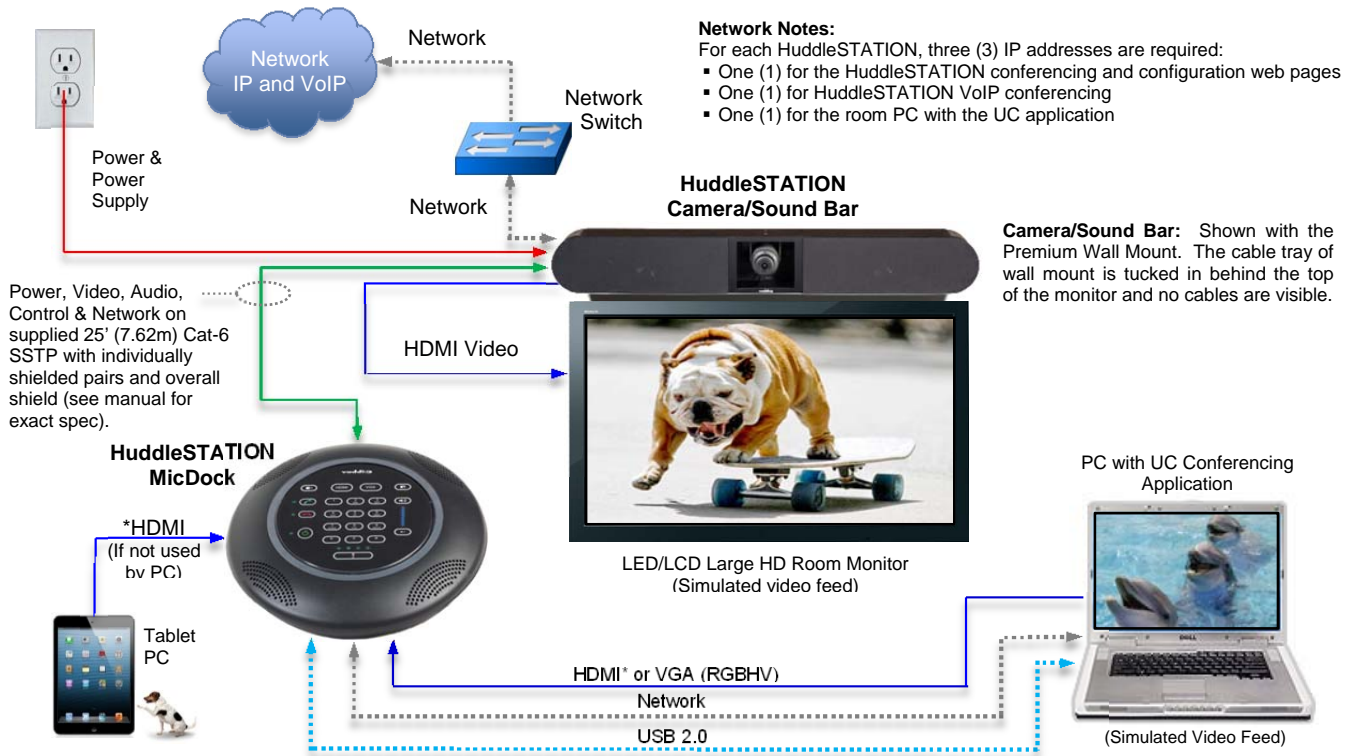

KEY FEATURES (CONTINUED)

Superior Sound Quality: The HuddleSTATION Camera/Sound Bar integrates a pair of bi-amped 2-way speakers, which are powered by four (4) 25-watt class D power amplifiers for clean and realistic far-end audio. The integrated 2-way speakers are optimized for voice, but sound good for music and videos too.

Easy to Install: The HuddleSTATION is exceptionally easy to install. Simply run the cables, mount the Camera/Sound Bar, plug the MicDock in with the Cat-6 SSTP cable and apply power. From there, it's just connecting the PC and configuring the system with the embedded HuddleSTATION web server.

SYSTEM DRAWING

BASIC UC CONFERENCING AND VoIP CONFIGURATION

GENERAL SPECIFICATIONS

HUDDLESTATION

System Part Numbers	HuddleSTATION Basic System: 999-8910-000 (North America), 999-8910-001 (International) HuddleSTATION Deluxe System: 999-8914-000 (North America), 999-8914-000 (Int'l), Includes Premium Wall Mount HuddleSTATION Premier System: 999-8915-000 (North America), 999-8915-000 (Int'l), Includes Wall Mount & 4x4 PC Interface cable
Camera/Sound Bar	HD Camera with 3.3mm-10.5mm Varifocal zoom lens, Manual Pan/Tilt, 1/3" CMOS Sensor, 1.3MP
Minimum Illumination	0.1 LUX (1/30 shutter speed)
Horiz. Viewing Angle	82.2° Wide Angle Horizontal Field of View (16:9)
Speakers	1-Pair Bi-amped 2-way Speakers with four (4) 25-watt Class-D Amplifiers
VoIP	SIP User Agent (OSD for Dialing)
Inputs/Outputs	Power Jack (coaxial 5.5mm x 2.5mm), RJ-45 for Cat-6e Shielded LINK Cable, HDMI Out to Monitor, Network RJ-45 Connection (LAN/WAN)
MicDock	Dialing Pad, Volume Control, Mute, Power On/Off (Stand-by) and ON Screen Display of user controls (for dialing support)
Microphones	Four (4) Cardioid Elements with Independent AECs, 360° pickup pattern
USB Interface	Connector: USB Micro-B, USB 2.0 UVC and UAC Compliant
Video Inputs	HDMI Video Input and DE-15 Input for RGBHV (switchable)
Network Interface	Connector: RJ-45, 10/100 Base-T, RTSP & HLS Supported
Supported UC Video Clients	Skype, Cisco Jabber, Adobe Connect 8, Microsoft Lync, WebEx, Citrix GoToMeeting, LifeSize ClearSea, Polycom M100, Vidyo, Google Plus (see FAQ for more options)
Optional Accessories	999-8903-000: 50' (15.24m) Cat-6 SSTP Cable (approved for use with GroupSTATION™, HuddleSTATION and BaseSTATION™) 999-8902-000: Premium 4x4 Dock/PC Interface Cable 999-8901-000: Premium Wall Mount with Integrated Cable Tray
Dimensions	HuddleSTATION Camera/Sound Bar : 6.125" (155.58mm) H x 46.12" (1.17m) W x 5.655" (143.64mm) D HuddleSTATION MicDock: 1.699" (43.17mm) H x 9.25" (234.95mm) Diameter (round)
Weights	HuddleSTATION: Approximately 19.65 lbs. (8.91 kg), MicDock: Approx. 1.67 lbs. (0.758 kg) Optional Premium Wall Mount: 3.55 lbs. (1.61 kg)